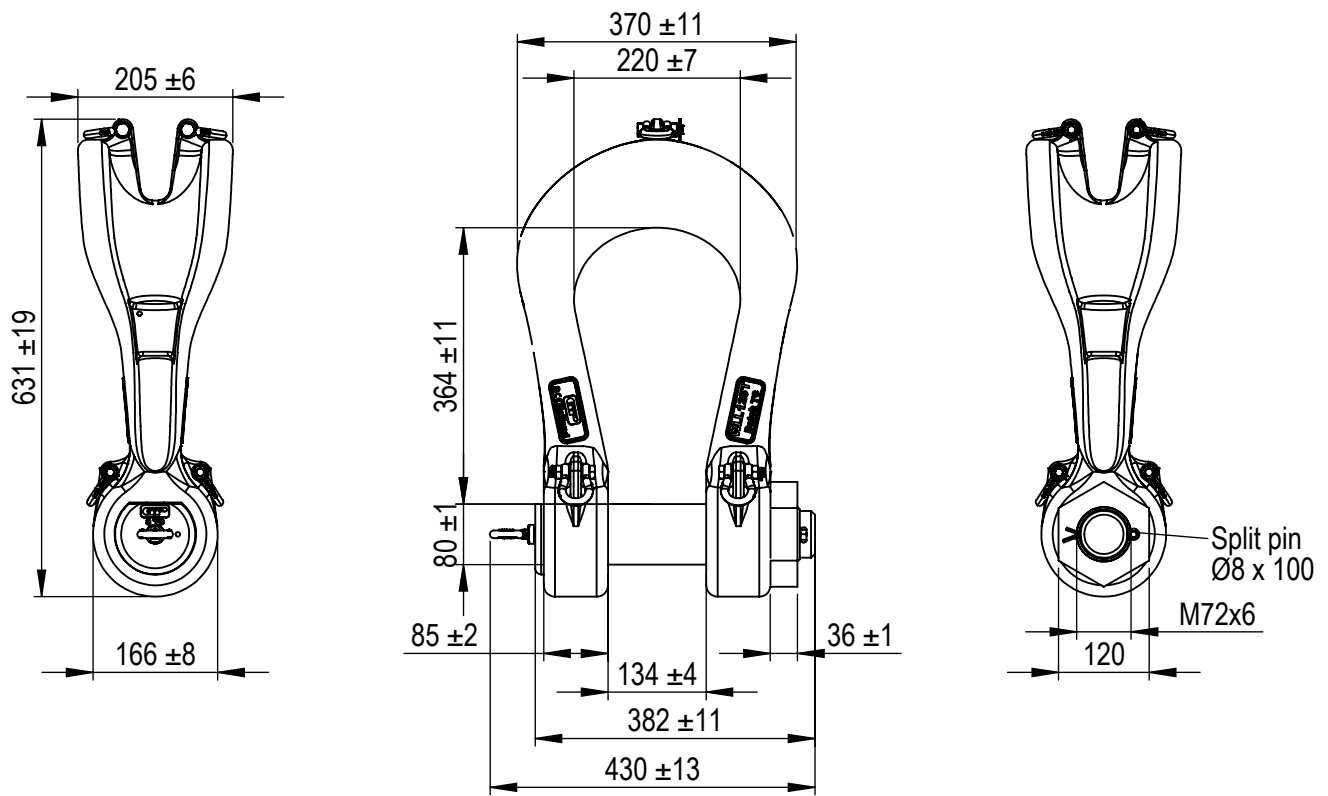

Green Pin® Power Sling Shackle

Group : P-6043
 Part : SLPGP0125
 WLL : 125t

We reserve the right to make amendments on specifications in this drawing without prior notification.

Rev.	Description	Date	Drawn
0	First Issue	24-4-2017	RB

Title **Green Pin® Power Sling Shackle**
 bow shackle with safety bolt

Remark
 P-6043
 SLPGP0125

Format	A4	
Scale	1:10	
Drawing number	5173	Rev.
		0