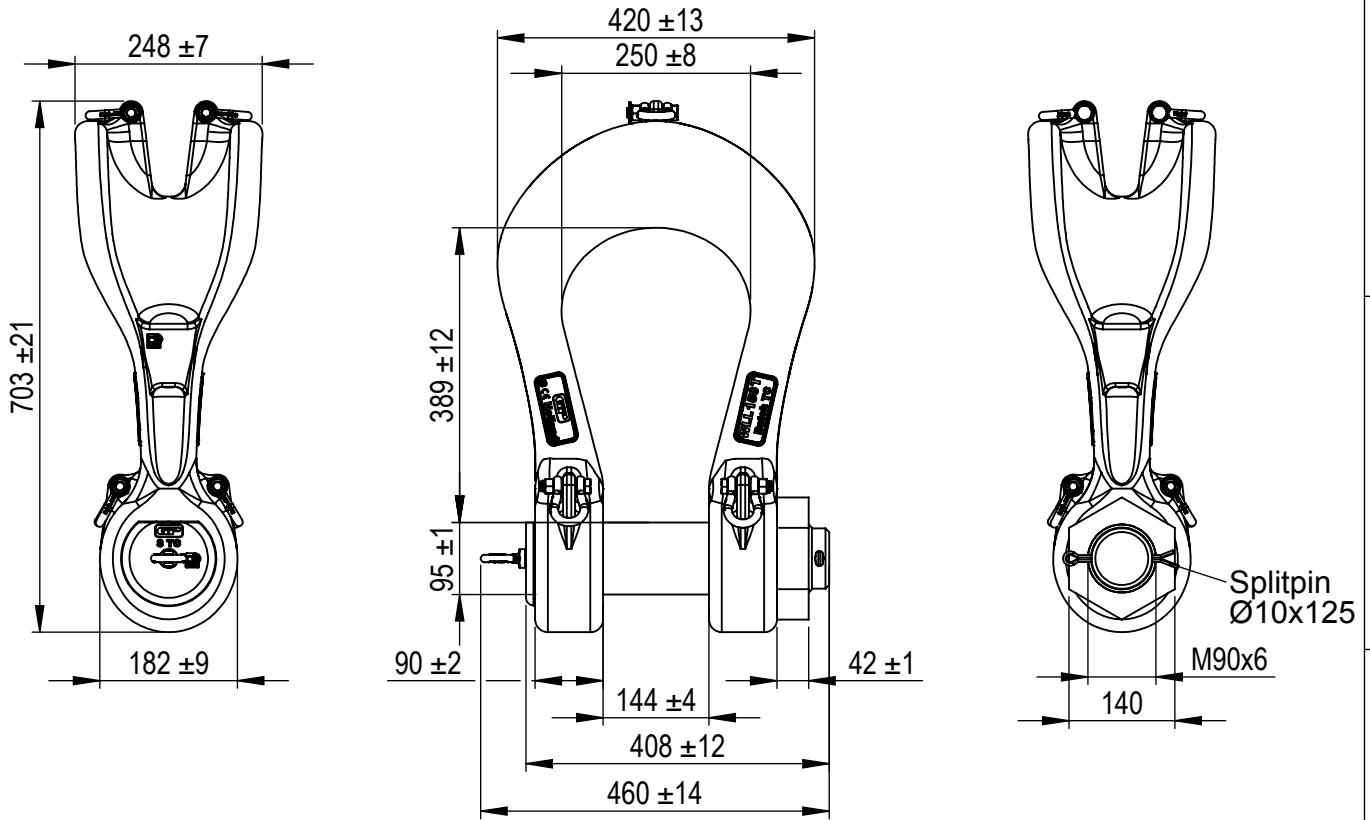

SLPGP0150
 Group : P-6043
 Part : SLPGP0150
 WLL : 150t

We reserve the right to make amendments on specifications in this drawing without prior notification.

P.O. Box 57, 3360 AB Sliedrecht
 (The Netherlands)
 Industrieweg 6, 3361 HJ Sliedrecht
 Tel. +31(0)184-413300 www.vanbeest.nl

Title **Green Pin® Power Sling Shackle**
bow shackle with safety bolt

Remark
 P-6043
 SLPGP0150

Format	A4		
Scale	1:10		
Drawing number	5174	Rev.	0

1

2

3

4