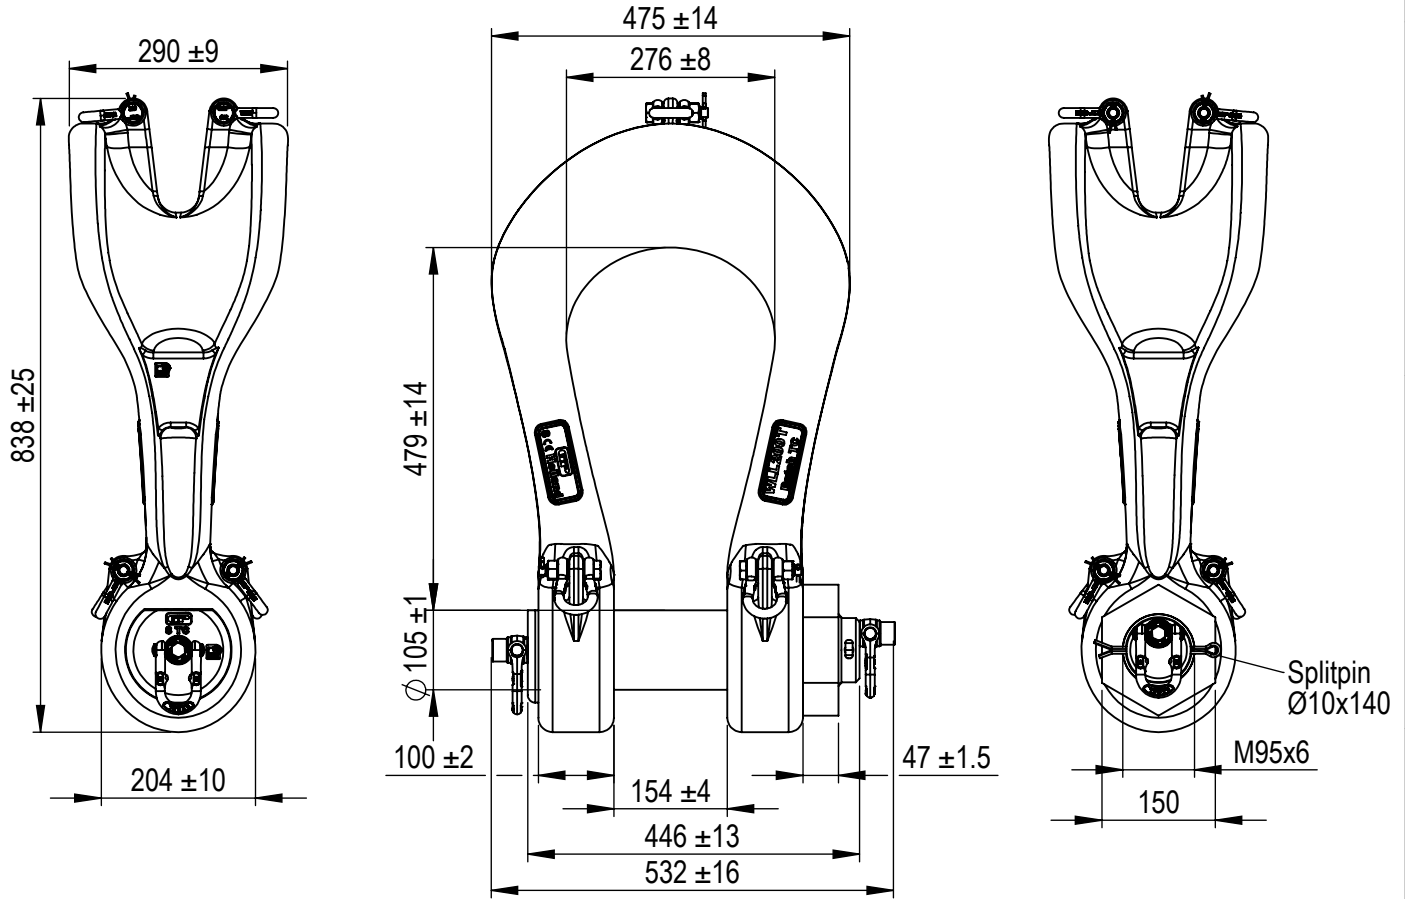

**Green Pin® Power Sling Shackle**

Group : P-6043  
 Part : SLPGP0200  
 WLL : 200t

We reserve the right to make amendments on specifications in this drawing without prior notification.

P.O. Box 57, 3360 AB Sliedrecht  
 (The Netherlands)  
 Industrieweg 6, 3361 HJ Sliedrecht  
 Tel. +31(0)184-413300 www.vanbeest.nl

Title **Green Pin® Power Sling Shackle**  
 bow shackle with safety bolt

Remark  
 P-6043  
 SLPGP0200

Format	A4		
Scale	1:10		
Drawing number		Drawing number	Rev.
5175		5175	0