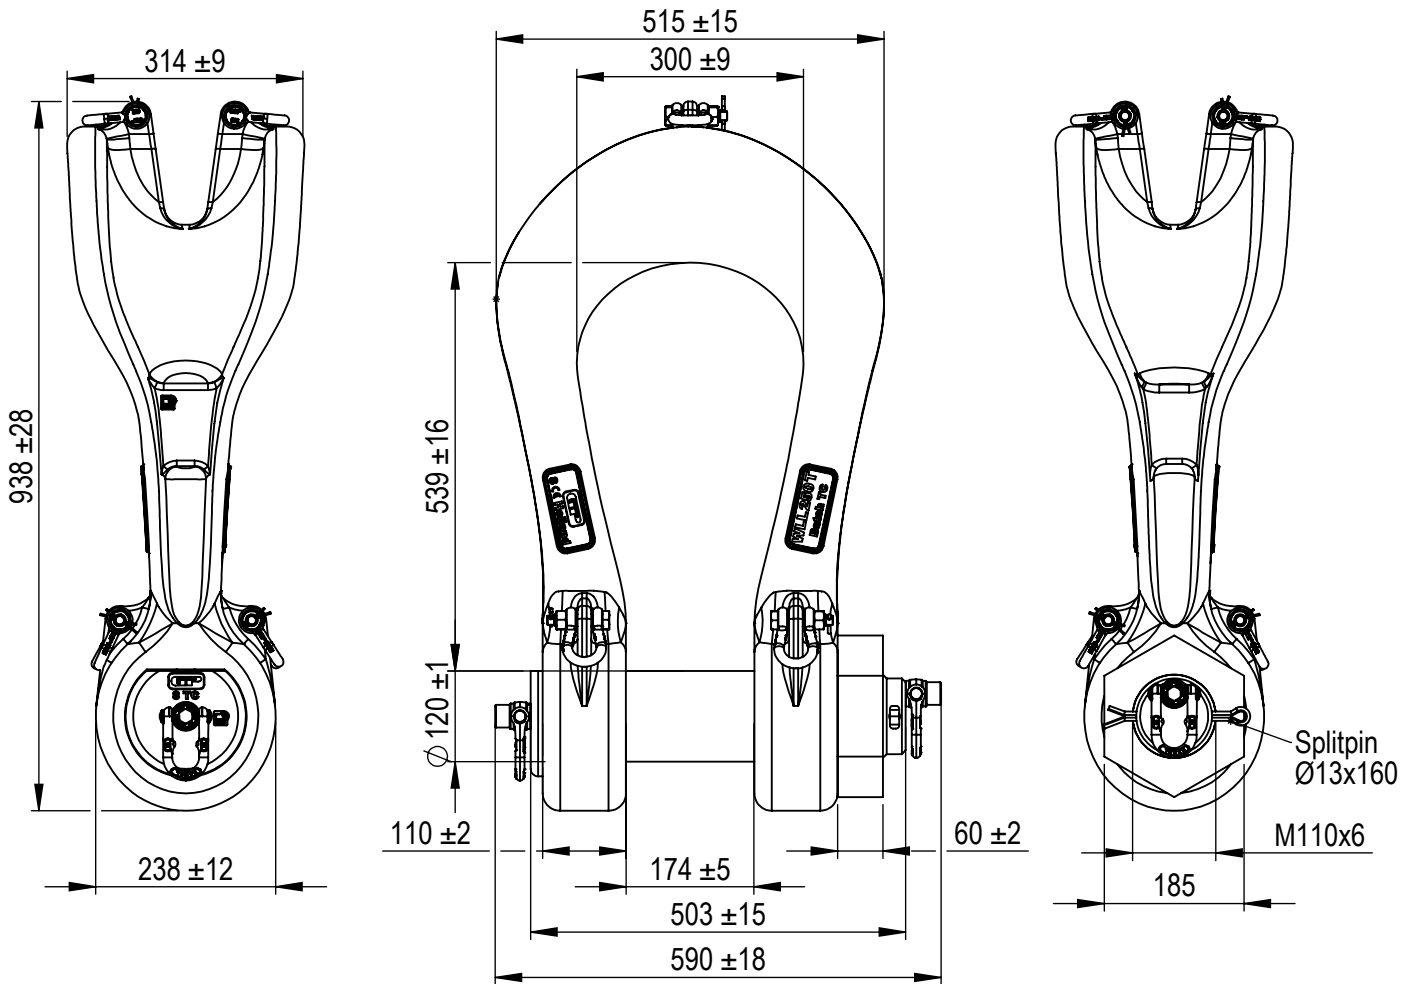

Green Pin® Power Sling Shackle

Group : P-6043
 Part : SLPGP0250
 WLL : 250t

We reserve the right to make amendments on specifications in this drawing without prior notification.

Rev.	Description	Date	Drawn
0	First Issue	24-4-2017	RB

P.O. Box 57, 3360 AB Sliedrecht
 (The Netherlands)
 Industrieweg 6, 3361 HJ Sliedrecht
 Tel. +31(0)184-413300 www.vanbeest.nl

Format	A4		
Scale	1:10		
Drawing number		Rev.	
5176		0	

Title	Green Pin® Power Sling Shackle bow shackle with safety bolt	Remark	P-6043 SLPGP0250
-------	--	--------	---------------------