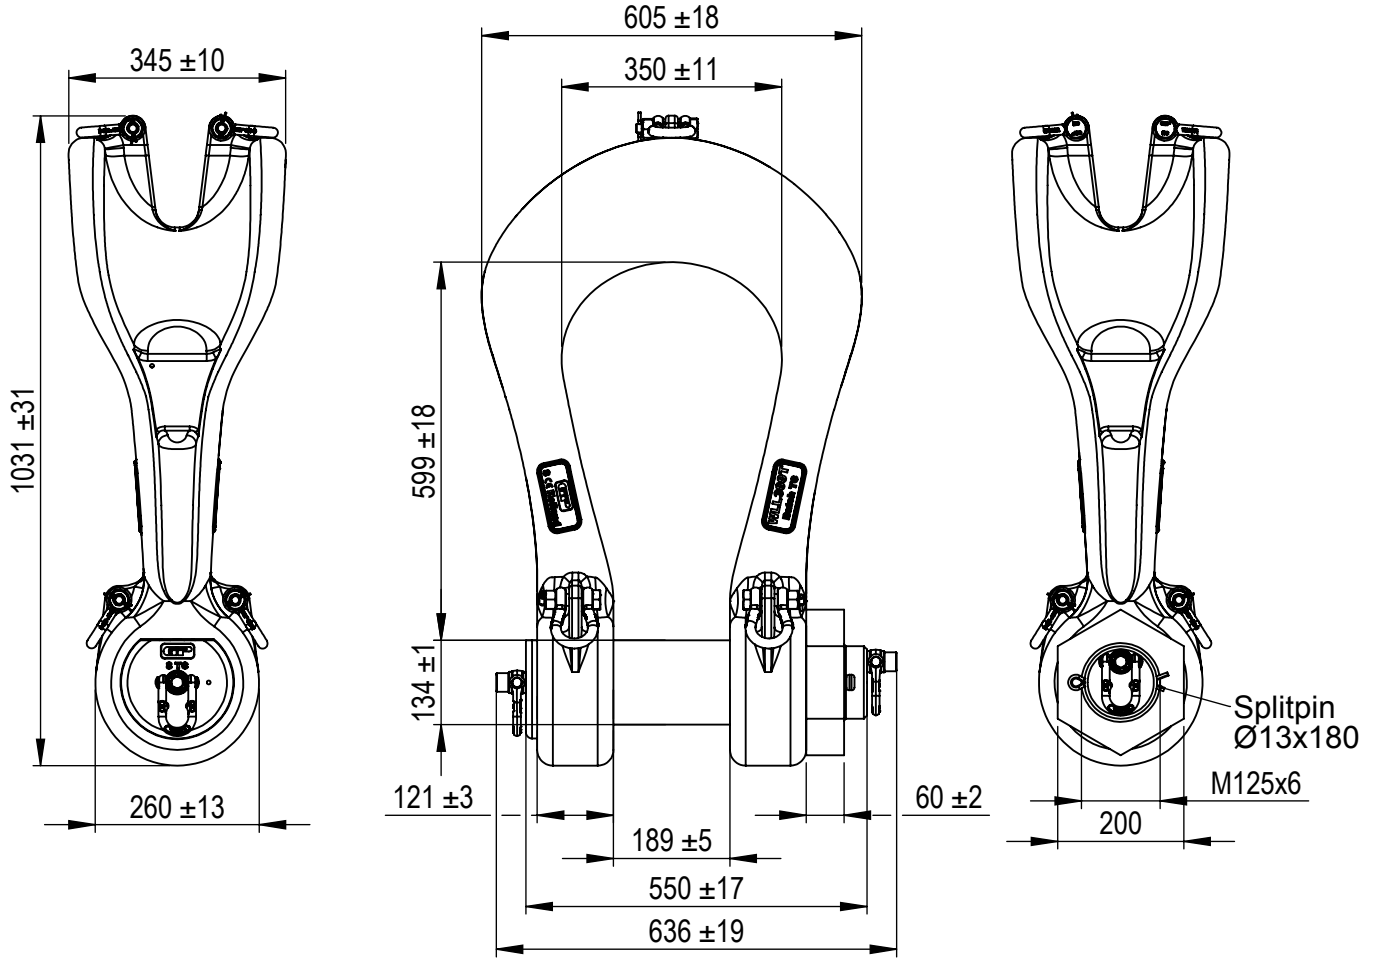

Green Pin® Power Sling Shackle

Group : P-6043
 Part : SLPGP0300
 WLL : 300t

We reserve the right to make amendments on specifications in this drawing without prior notification.

Rev.	Description	Date	Drawn
0	First Issue	24-4-2017	RB

Title **Green Pin® Power Sling Shackle**
Bow shackle with safety bolt

Remark
 P-6043
 SLPGP0300

Format	A4		
Scale	1:12		
Drawing number	5177	Rev.	0