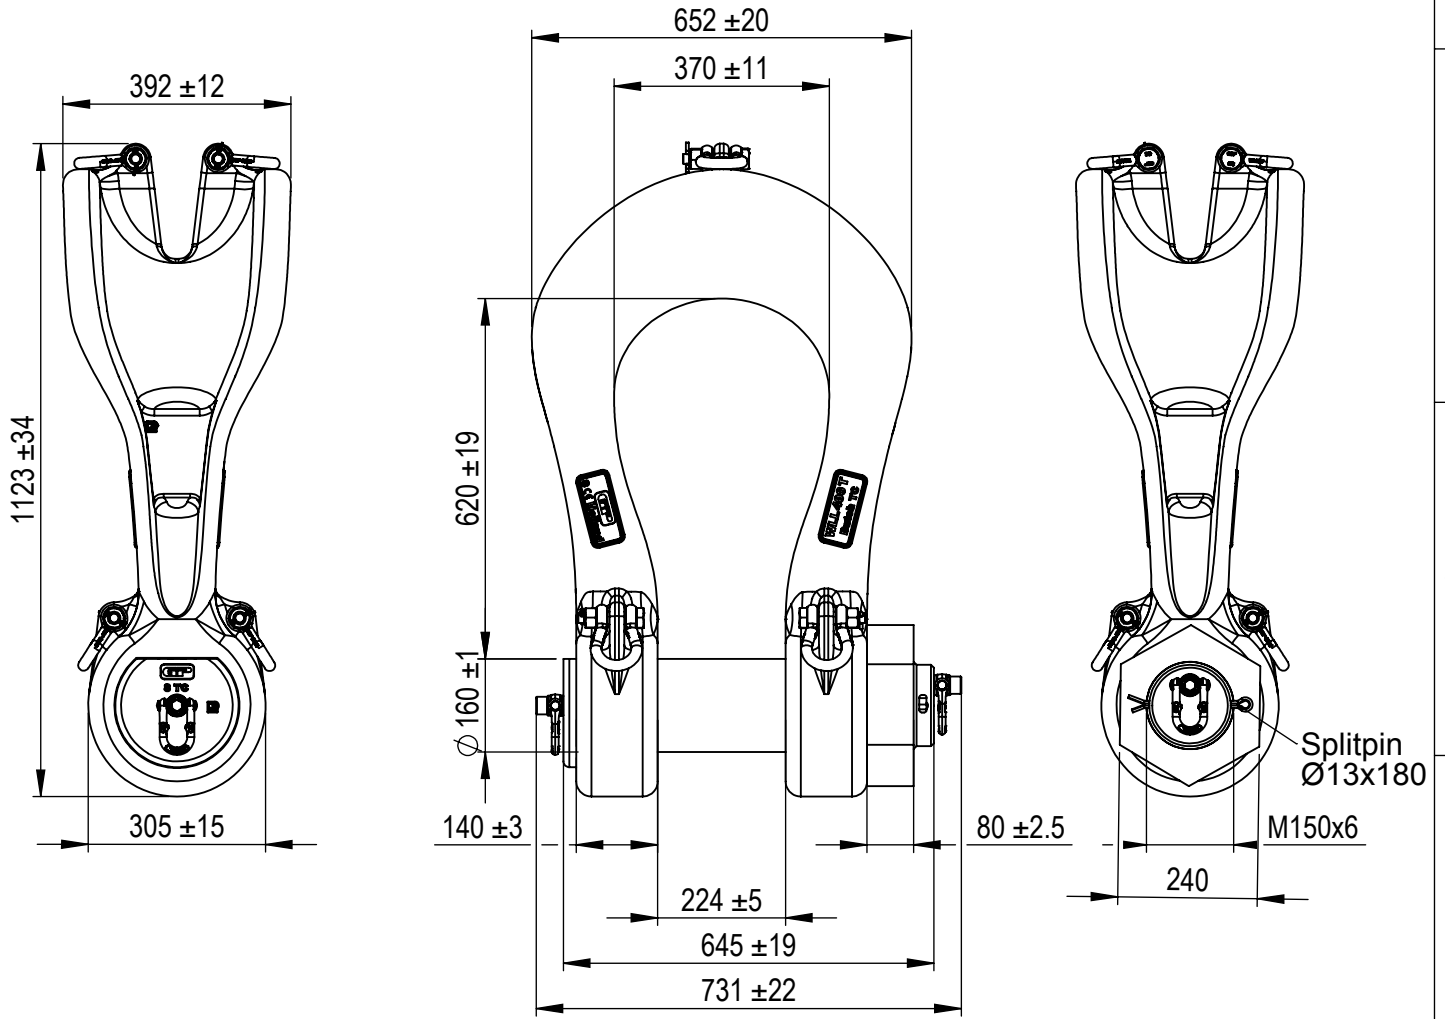

Green Pin® Power Sling Shackle

Group : P-6043
 Part : SLPGP0400
 WLL : 400t

We reserve the right to make amendments on specifications in this drawing without prior notification.

Rev.	Description	Date	Drawn
0	First Issue	24-04-2017	RB

P.O. Box 57, 3360 AB Sliedrecht
 (The Netherlands)
 Industrieweg 6, 3361 HJ Sliedrecht
 Tel. +31(0)184-413300 www.vanbeest.nl

Format	A4	
Scale	1:13	
Drawing number	5178	Rev.
		0

Title	Green Pin® Power Sling Shackle bow shackle with safety bolt	Remark	P-6043 SLPGP0400
-------	--	--------	---------------------