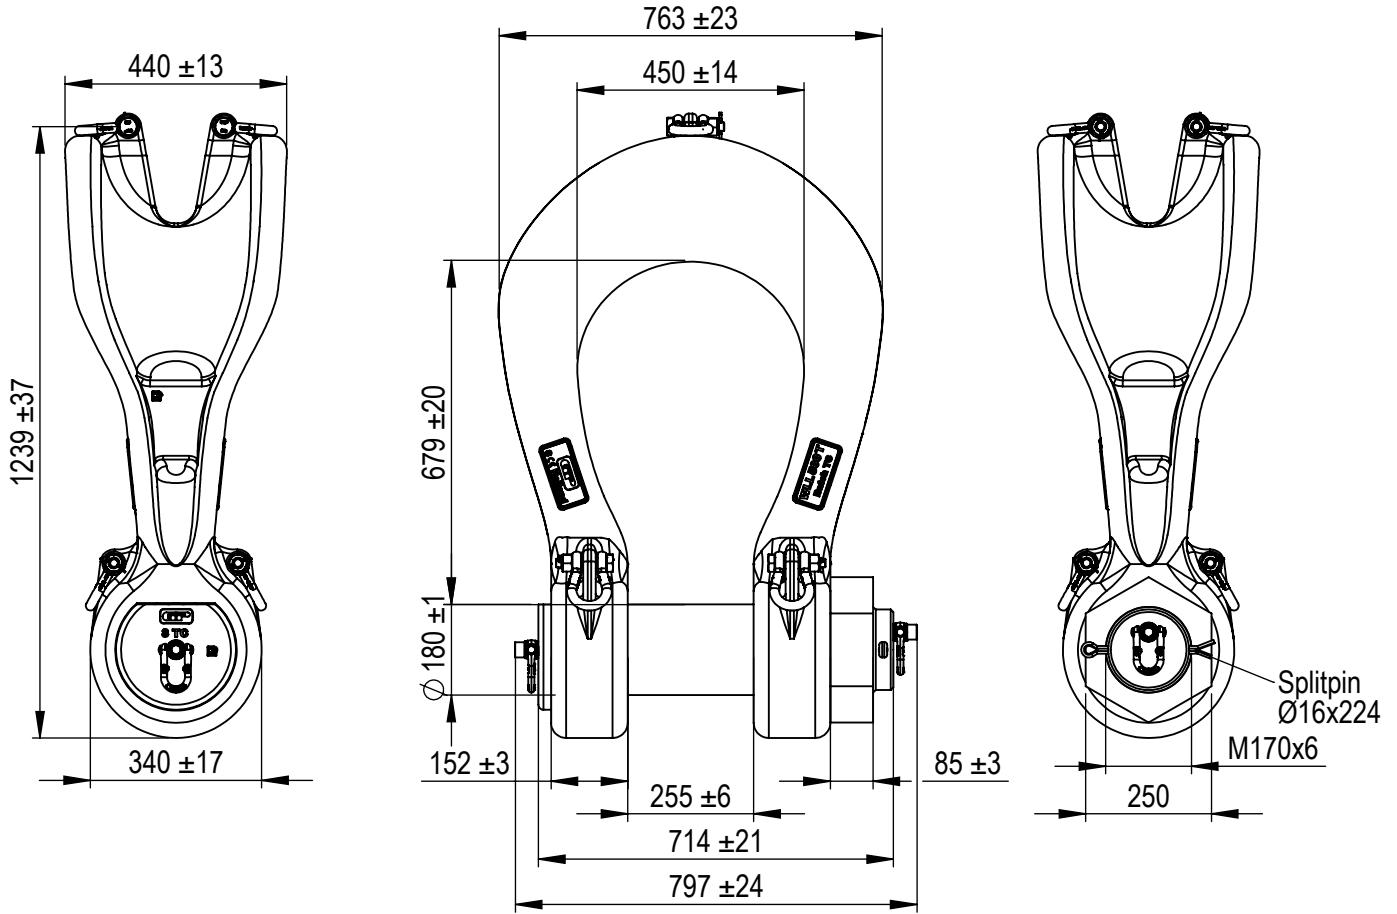

Green Pin® Power Sling Shackle

Group : P-6043
 Part : SLPGP0500
 WLL : 500t

We reserve the right to make amendments on specifications in this drawing without prior notification.

Rev.	Description	Date	Drawn
0	First Issue	24-4-2017	RB

Title **Green Pin® Power Sling Shackle**
 bow shackle with safety bolt

Remark
 P-6043
 SLPGP0500

Format	A4		
Scale	1:15		
Drawing number	5179	Rev.	0