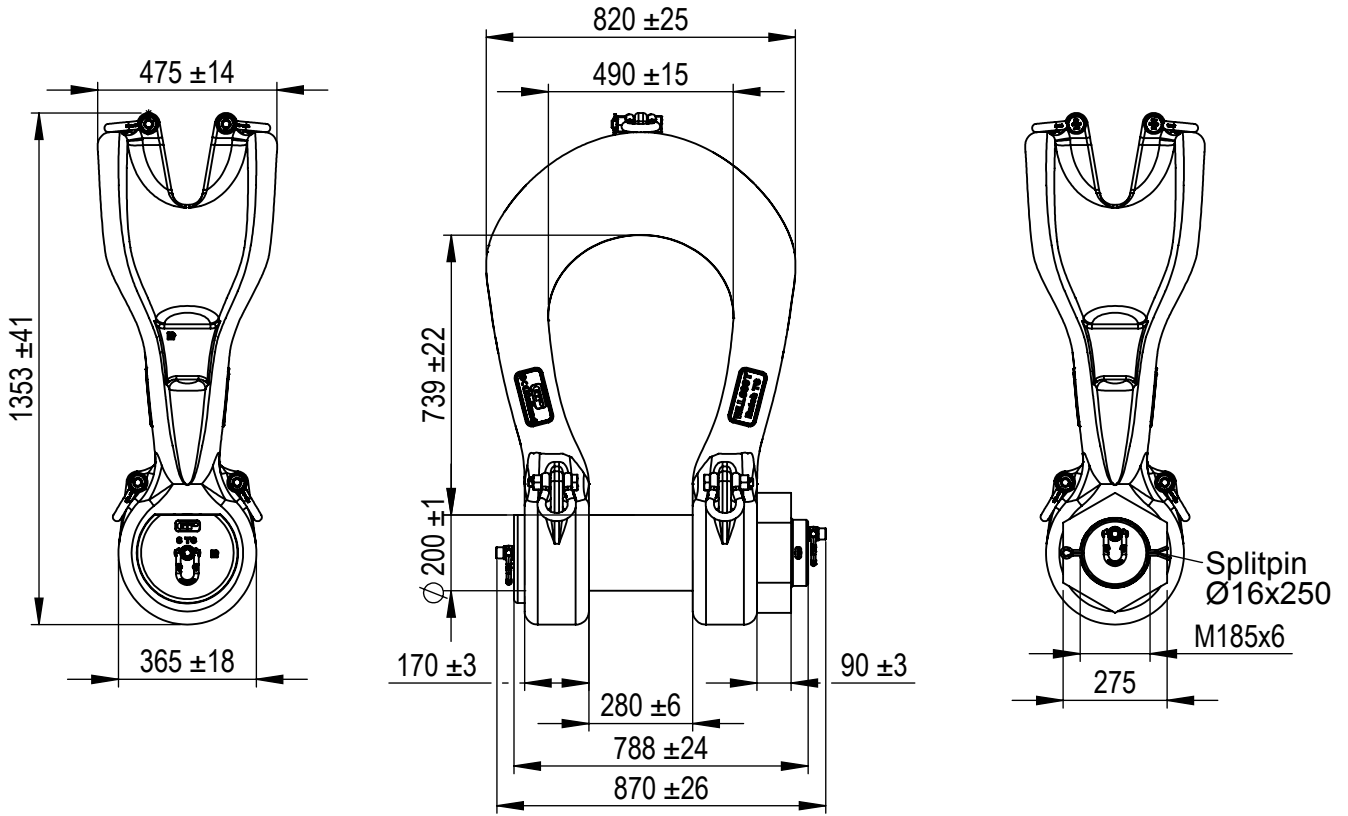

Green Pin® Power Sling Shackle

Group : P-6043
 Part : SLPGP0600
 WLL : 600t

We reserve the right to make amendments on specifications in this drawing without prior notification.

P.O. Box 57, 3360 AB Sliedrecht
 (The Netherlands)
 Industrieweg 6, 3361 HJ Sliedrecht
 Tel. +31(0)184-413300 www.vanbeest.nl

Title **Green Pin® Power Sling Shackle**
bow shackle with safety bolt

Remark
 P-6043
 SLPGP0600

Format	A4		
Scale	1:20		
Drawing number		Drawing number	Rev.
5180		5180	0