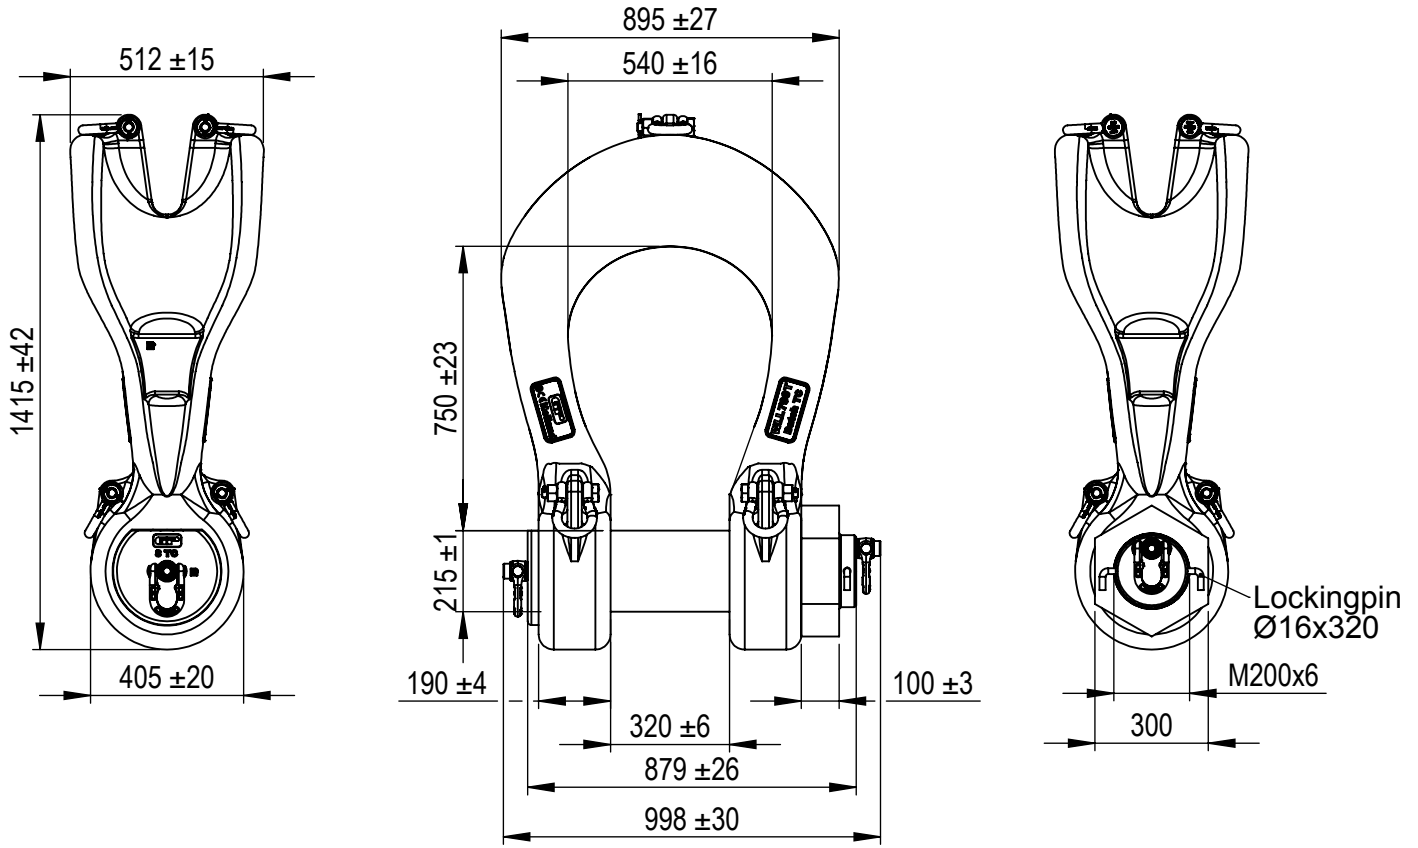

# Green Pin® Power Sling Shackle

Group : P-6043  
 Part : SLPGP0700  
 WLL : 700t

We reserve the right to make amendments on specifications in this drawing without prior notification.

Rev.	Description	Date	Drawn
0	First Issue	26-04-2017	RB

Title **Green Pin® Power Sling Shackle**  
**bow shackle with safety bolt**

Remark  
 P-6043  
 SLPGP0700

Format	A4		
Scale	1:20		
Drawing number		Rev.	
5181		0	