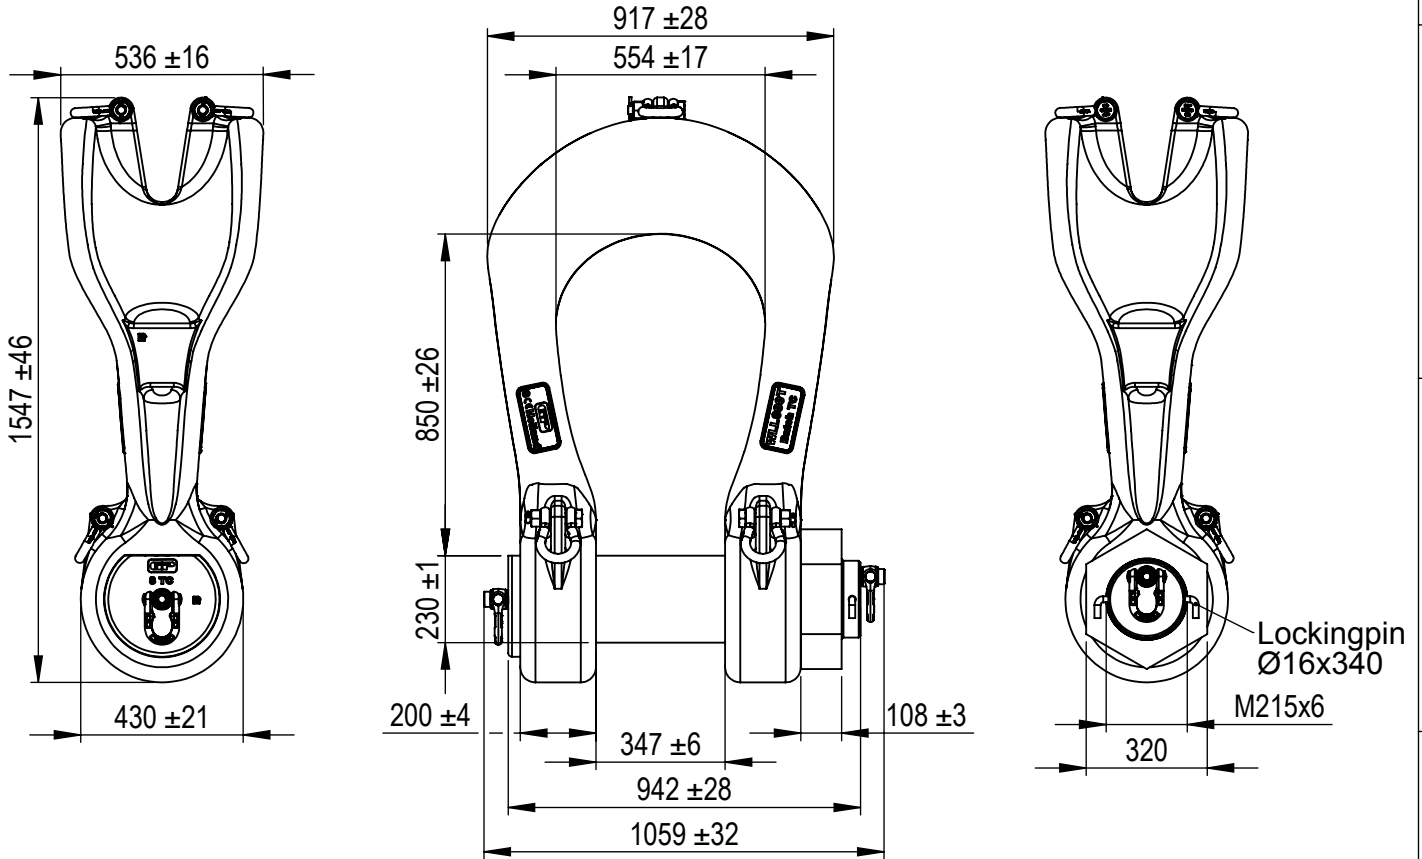

**Green Pin® Power Sling Shackles**

Group : P-6043  
 Part : SLPGP0800  
 WLL : 800t

We reserve the right to make amendments on specifications in this drawing without prior notification.

Rev.	Description	Date	Drawn
0	First Issue	26-04-2017	RB

Title **Green Pin® Power Sling Shackles**  
 bow shackle with safety bolt

Remark  
 P-6043  
 SLPGP0800

Format	A4		
Scale	1:20		
Drawing number		Rev.	
5182		0	