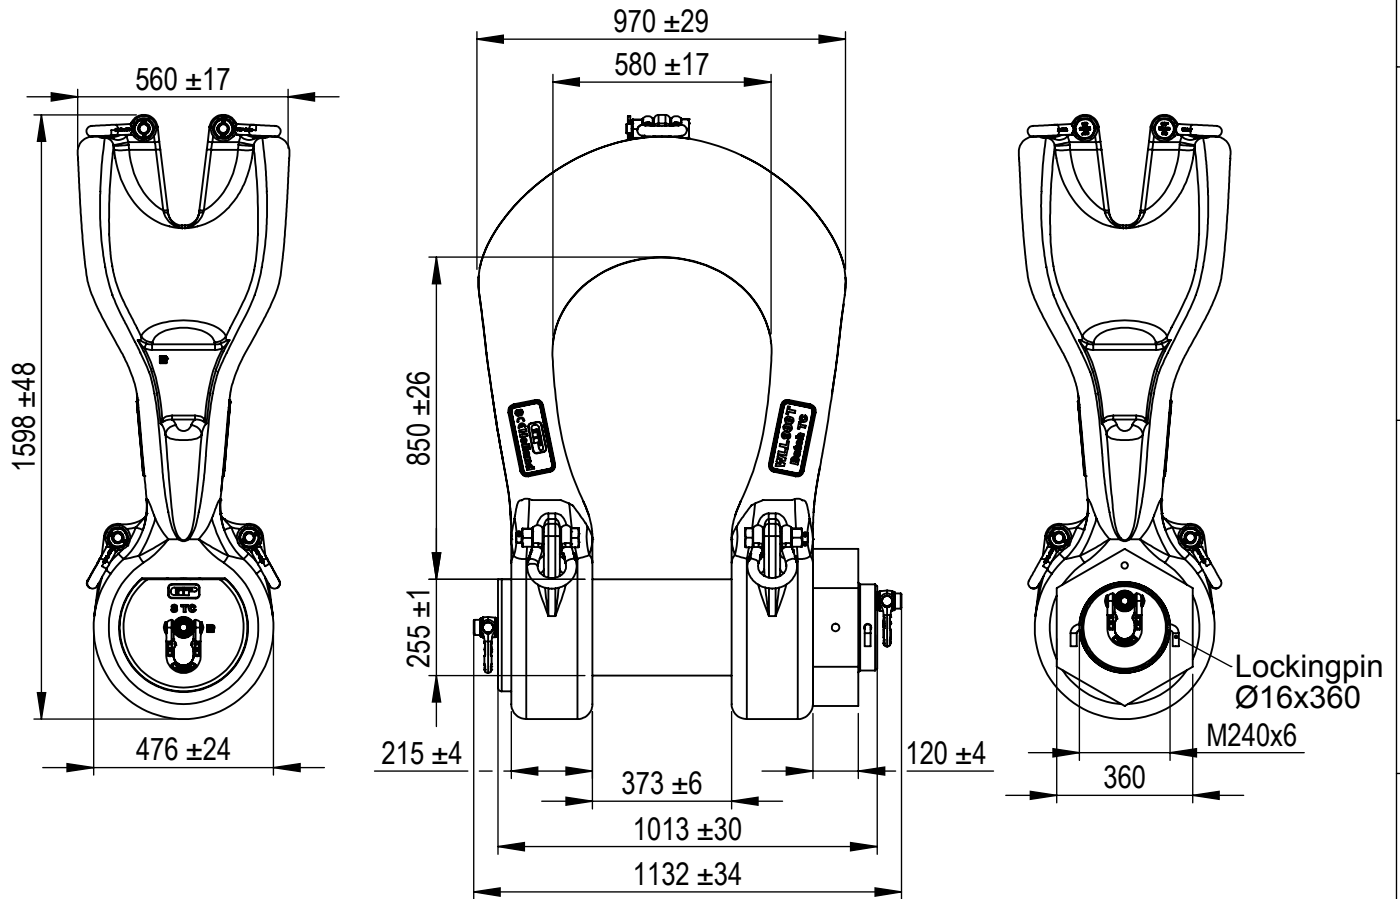

Green Pin® Power Sling Shackles

Group : P-6043
 Part : SLPGP0900
 WLL : 900t

We reserve the right to make amendments on specifications in this drawing without prior notification.

Rev.	Description	Date	Drawn
0	First Issue	1-5-2017	RB

P.O. Box 57, 3360 AB Sliedrecht
 (The Netherlands)
 Industrieweg 6, 3361 HJ Sliedrecht
 Tel. +31(0)184-413300 www.vanbeest.nl

Title **Green Pin® Power Sling Shackles**
 bow shackle with safety bolt

Remark
 P-6043
 SLPGP0900

Format	A4	
Scale	1:20	
Drawing number	5183	Rev.
		0