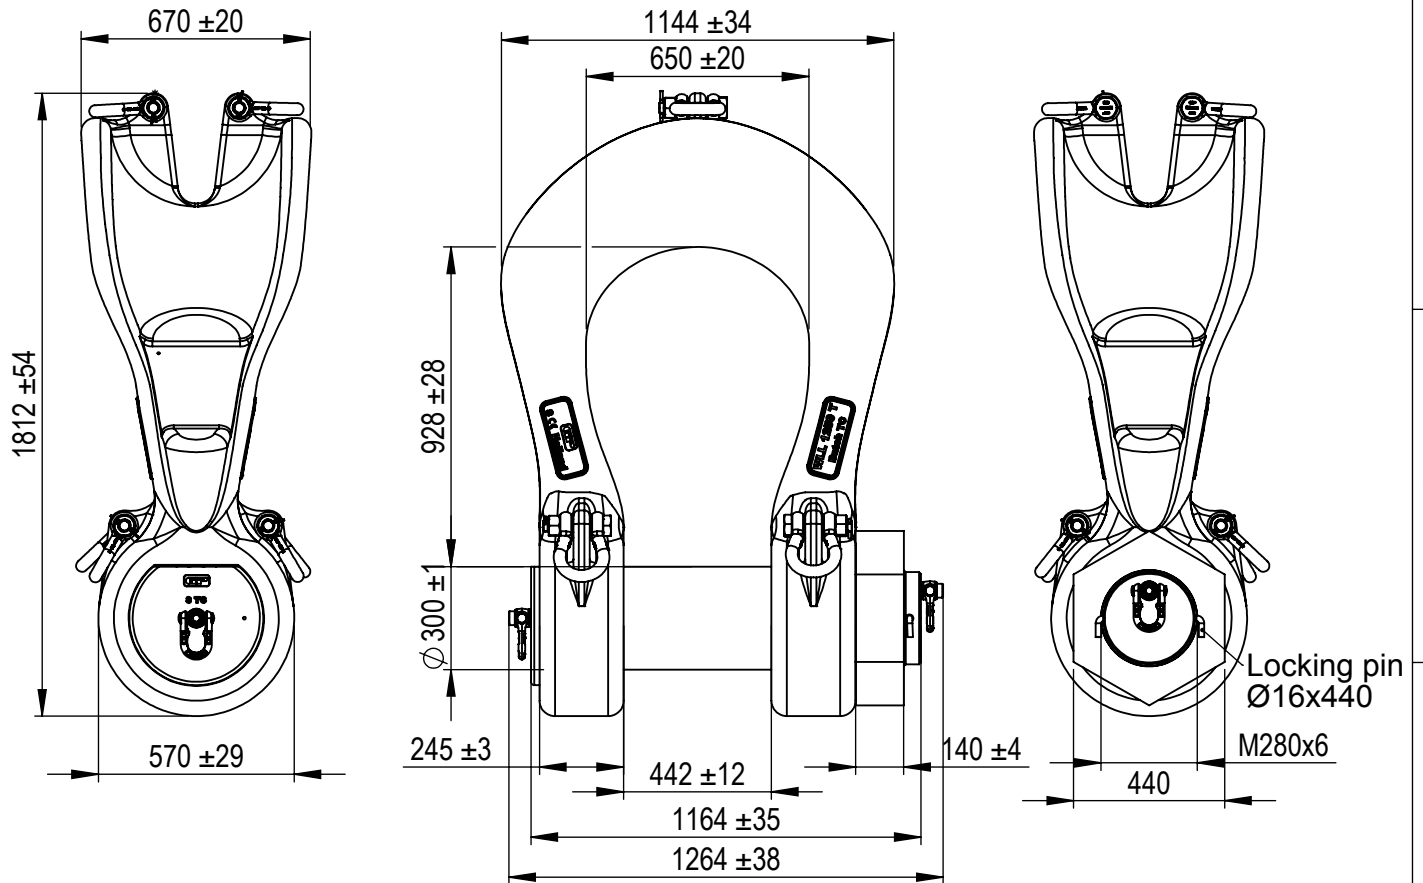

Green Pin® Power Sling Shackle
 Group : P-6043
 Part : SLPGP1250
 WLL : 1250t

We reserve the right to make amendments on specifications in this drawing without prior notification.

Rev.	Description	Date	Drawn
0	First Issue	24-04-2017	RB

Title **Green Pin® Power Sling Shackle**
bow shackle with safety bolt

Remark
 P-6043
 SLPGP1250

Format **A4**
 Scale **1:22**

Drawing number **5185**
 Rev. **0**